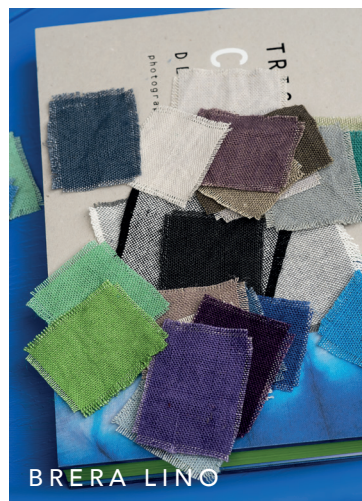

PARCHMENT
WALLPAPERS

PARCHMENT
PLAIN &
STRIPED
WALLPAPERS IN
65
COLOURS